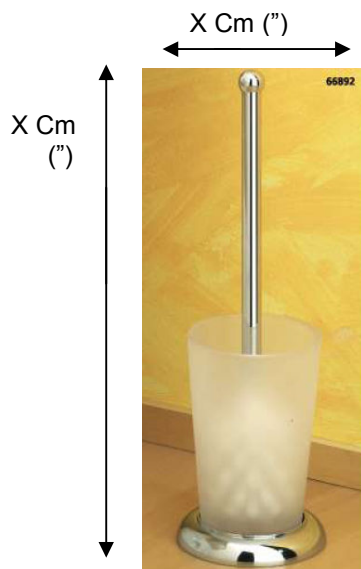

SINTRA

66892 WC Brush Set

NOT IN STOCK

Description:
WC brush set

Finishes:
CR – Chrome
NI – Polished Nickel
ES – Satin Nickel

Material:
Brass and frosted glass

Base Diameter:

Country of Origin:	Portugal
	

* Size of Grub Screw: M5 x 4mm

All Dimensions are approximate