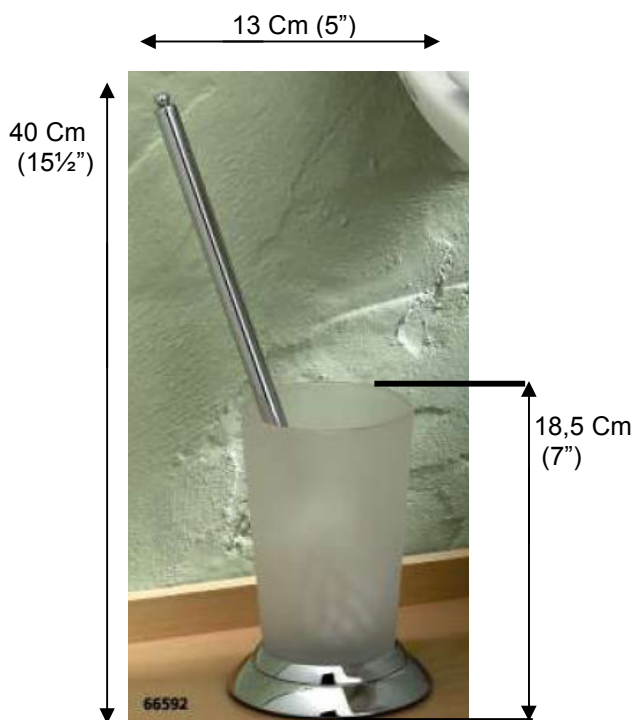

ROMA

66592 WC Brush Set

Description:
WC brush set

Finishes:
CR- Chrome

Material:
Brass and frosted glass

Base Diameter: 13 Cm (5")

Country of Origin:

Portugal

* Size of Grub Screw: M5 x 4mm

All Dimensions are approximate