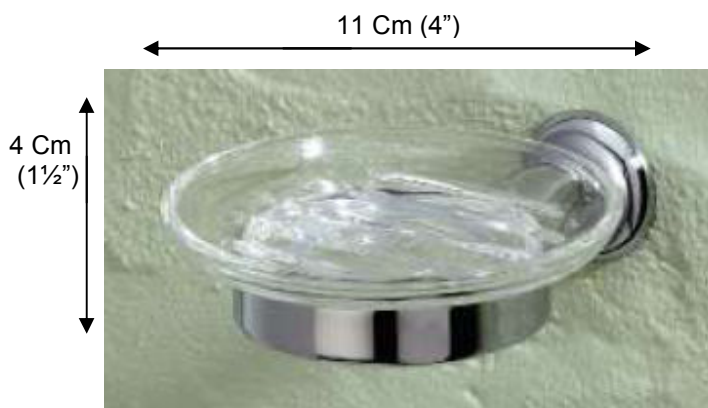

ROMA

66585 Soap Dish

Depth: 14 Cm (5½")

Description:
Soap dish

Finishes:
CR- Chrome

Material:
Brass with clear glass

Backplate Diameter: 4 Cm (1½")

Method of Fixing:
Direct to wall

Country of Origin:	Portugal
---------------------------	----------

Valsan[®]
BATHROOMS

* Size of Grub Screw: M5 x 4mm

All Dimensions are approximate