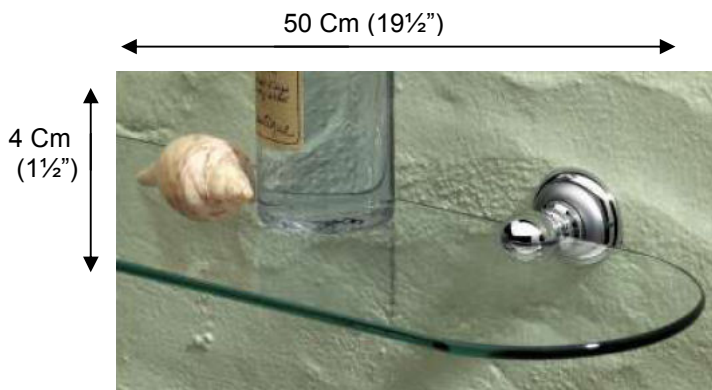

ROMA

66562 Glass Shelf

Depth: 13 Cm (5")

Description:

Glass shelf 500 mm

Finishes:

CR- Chrome

Material:

Brass with clear toughened 5 mm glass

Backplate Diameter: 4 Cm (1½")

Method of Fixing:

Direct to wall

Country of Origin:	Portugal
	

* Size of Grub Screw: M5 x 4mm

All Dimensions are approximate