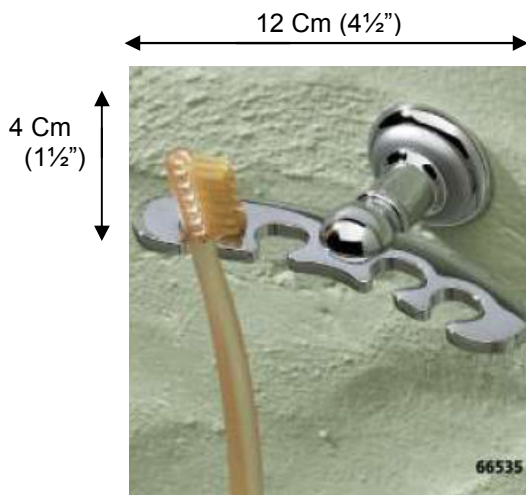

## 66535 Toothbrush Holder

Depth: 6,5 Cm (2 1/2")

**Description:**

Toothbrush holder

**Finishes:**

CR- Chrome

**Material:**

Brass

**Backplate Diameter:** 4 Cm (1 1/2")

**Method of Fixing:**

Direct to wall

**Country of Origin:**

Portugal

**Valsan**<sup>®</sup>  
BATHROOMS

\* Size of Grub Screw: M5 x 4mm

All Dimensions are approximate