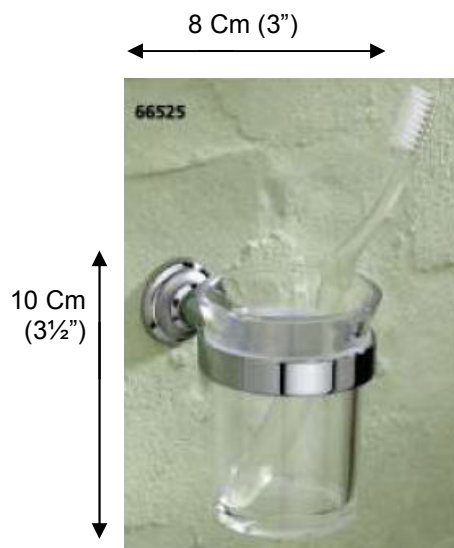

ROMA

66525 Tumbler Holder

Depth: 13 Cm (5 ")

Description:
Tumbler holder

Finishes:
CR- Chrome

Material:
Brass with clear glass

Backplate Diameter: 4 Cm (1½")

Method of Fixing:
Direct to wall

Country of Origin:	Portugal
---------------------------	----------

Valsan[®]
BATHROOMS

* Size of Grub Screw: M5 x 4mm

All Dimensions are approximate