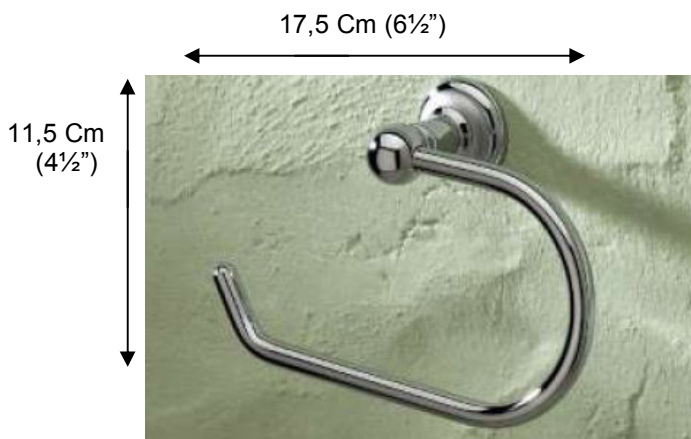

ROMA

66524 Toilet Roll Holder Without Lid

Depth: 5 Cm (2")

* Measures without roll

Description:

Toilet roll holder without lid

Finishes:

CR- Chrome

Material:

Brass

Backplate Diameter: 4 Cm (1 1/2")

Method of Fixing:

Direct to wall

Country of Origin:	Portugal
---------------------------	----------

Valsan[®]
BATHROOMS

* Size of Grub Screw: M5 x 4mm

All Dimensions are approximate