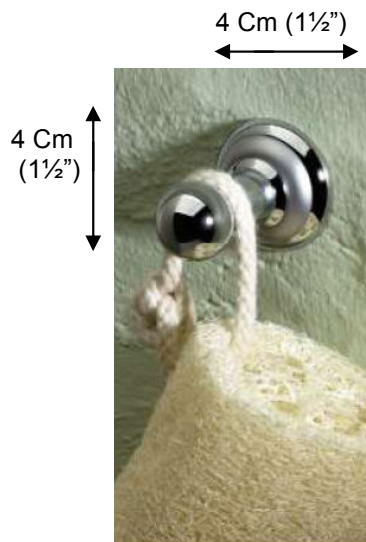

ROMA

66511 Hook

Depth: 5 Cm (2")

Description:

Hook

Finishes:

CR- Chrome

Material:

Brass

Backplate Diameter: 4 Cm (1 1/2")

Method of Fixing:

Direct to wall

Country of Origin:	Portugal
---------------------------	----------

Valsan[®]
BATHROOMS

* Size of Grub Screw: M5 x 4mm

All Dimensions are approximate