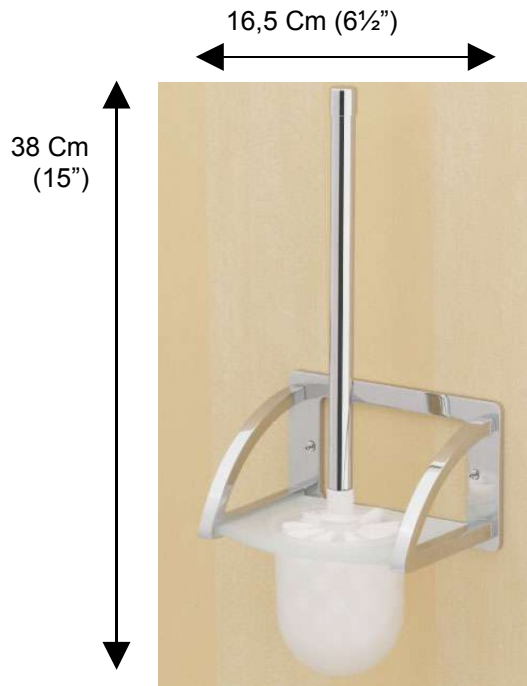

## 66296 Wall Mounted WC Brush

**Depth:** 11 Cm (4")

**Description:**

Wall mounted WC brush

**Finishes:**

CR – Chrome

**Material:**

Brass with frosted toughened glass

**Backplate Dimension:**

16,5 Cm (6½") x 10 Cm (3½")

**Method of Fixing:**

Direct to wall

<b>Country of Origin:</b>	Portugal
---------------------------	----------

\* No Grub Screw

All Dimensions are approximate