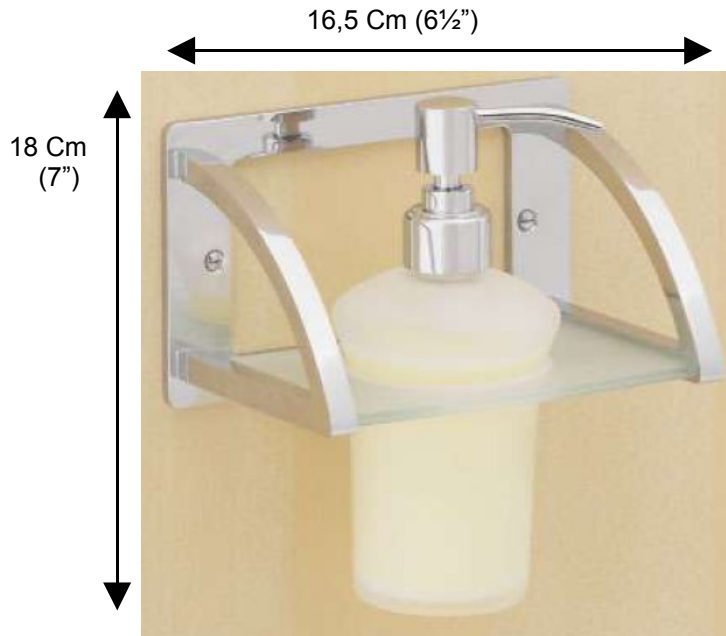

## 66284 Liquid Soap Dispenser

**Description:**

Liquid Soap Dispenser

**Finishes:**

CR – Chrome

**Material:**

Brass with frosted toughened glass

**Backplate Dimension:**

16,5 Cm (6½") x 10 Cm (3½")

**Method of Fixing:**

Direct to wall

Country of Origin:

Portugal