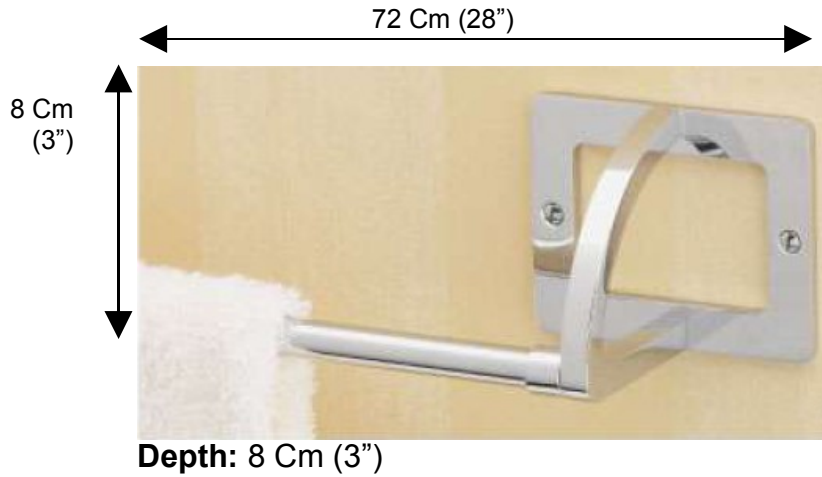

ADELPHI

66246 Towel Rail

**Description:**

Towel rail 720 mm

Finishes:

CR – Chrome

Material:

Brass

Backplate Dimension:

10 Cm (4") x 8 Cm (3")

Method of Fixing:

Direct to wall

Country of Origin:

Portugal

* No Grub Screw

All Dimensions are approximate