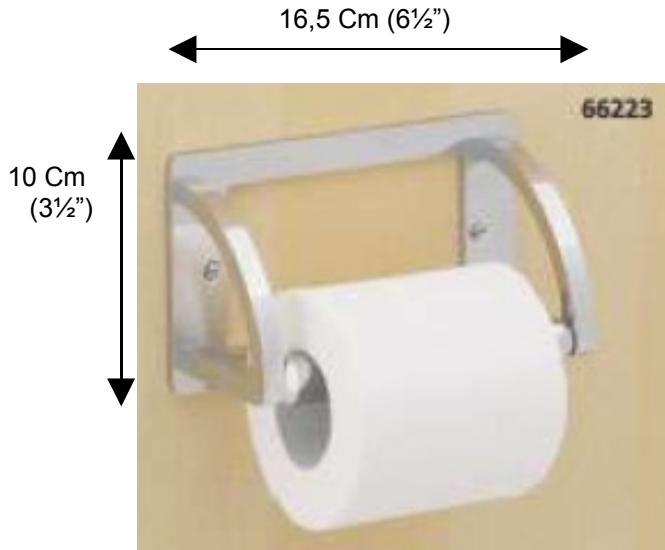

ADELPHI

66223 Double Post Roll Holder

Depth: 8 Cm (3")

*Measures without roll

Description:

Double post roll holder

Finishes:

CR – Chrome

Material:

Brass

Backplate Dimension: 16,5 Cm
(6 1/2") x 10 Cm (3 1/2")

Method of Fixing:

Direct to wall

Country of Origin:	Portugal
	