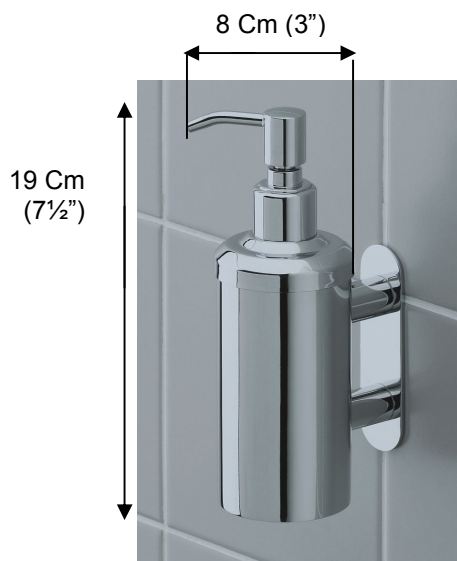

LUNA

53711 Liquid Soap Dispenser

Depth: 9 Cm (3 1/2")

Description:

Liquid soap dispenser

Finishes:

CR- Chrome

Material:

Brass

Backplate Diameter: 2,5 Cm (1")

Country of Origin:

Portugal

* No Grub Screw

All Dimensions are approximate